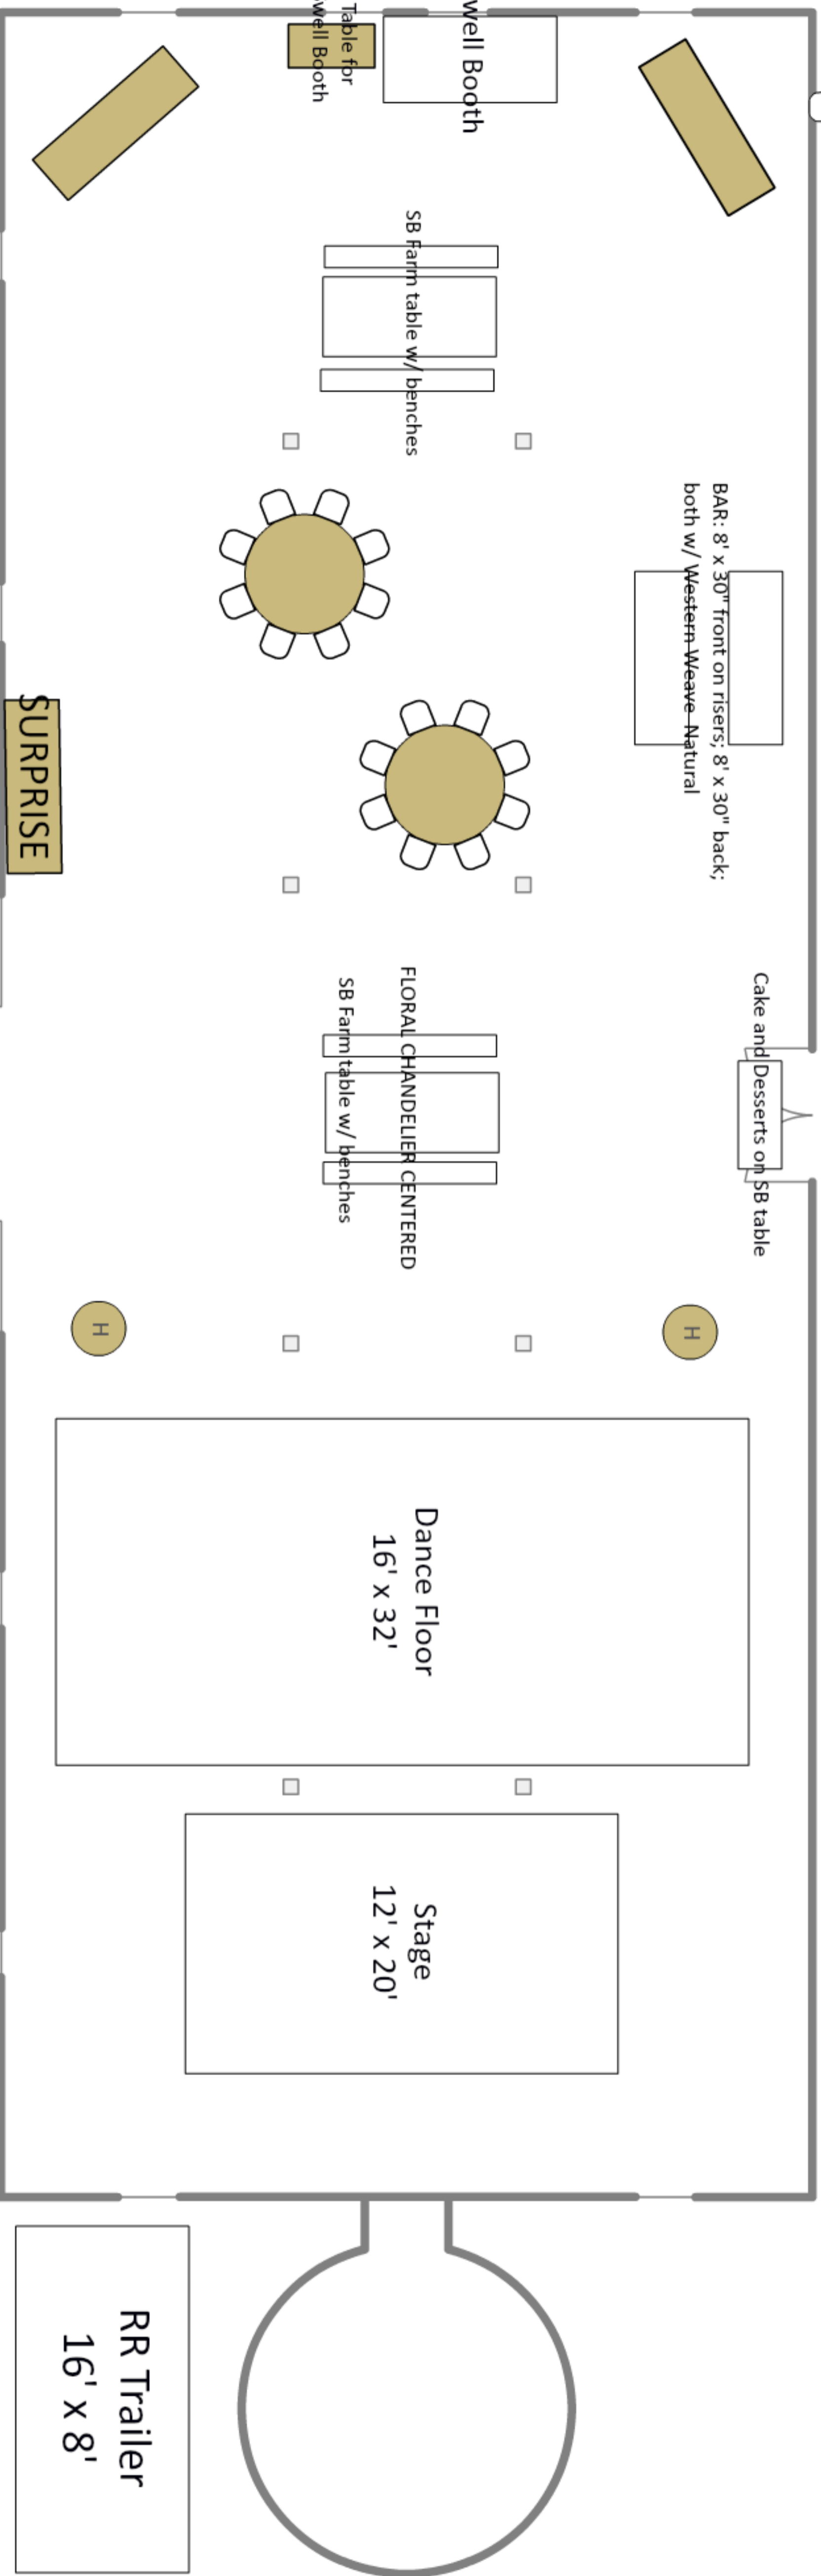

CRUMPLAR RECEPTION RENTALS KEY

H = (4) 30" x 42" round pedestal with Western Weave Natural + felt

= (6) 66" rounds with Western Weave Natural; 8 Vineyard Hickory chairs WITH CUSHIONS each

= (4) 48" rounds with Western Weave Ivory; 6 Vineyard Hickory chairs WITH CUSHIONS each

= (4) 8' x 30" Station tables with Western Weave Natural OR whichever cloth C&O suggests

= 4' table with Western Weave Natural

= (2) BAR: 8' x 30" front on risers; 8' x 30" back; both w/ Western Weave Natural

= 8' table with Western Weave Natural for surprise slideshow

Smaller Building

[NOTE: Outdoor table placement is not exact; outdoor bar to back to outbuilding opposite barn.]